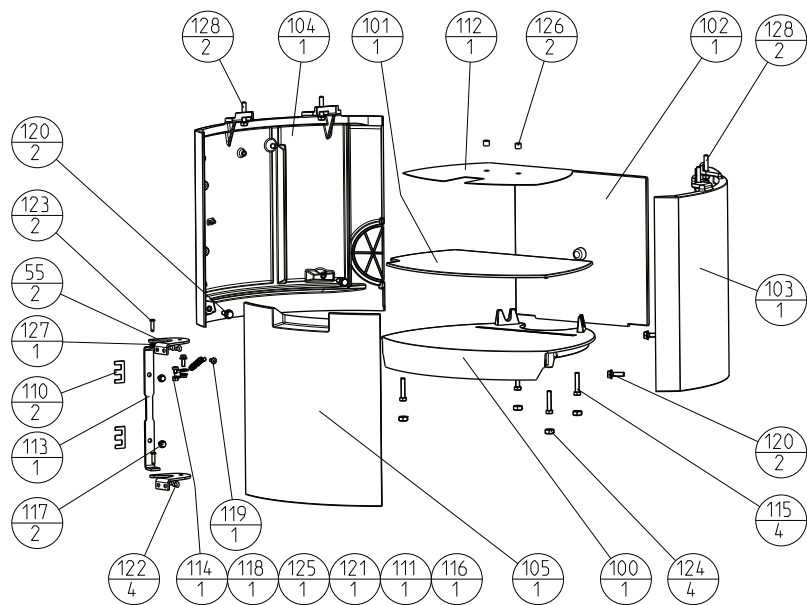

Delliste \ part list Jøtul F 370 Advance		
Jøtul AS Fredrikstad Norway	Draw. no: 900218 - pos Sheet: 1/4	Date: 04.10.16

Sokkel for: F 371 / F 377 / F 378

Søyle for: F 373

High top for: F 371 / F 377 / F 378

Dreiesett for F373

Delliste \ part list Jøtul F 370 Advance

Jøtul AS
Fredrikstad Norway

Draw. no: 900218 - p03
Sheet: 2/4

Date:
04.10.16

Kleber F 370 Advance Hig Top

Kleber F 370 Advance

Delliste \ part list Jøtul F 370 Advance