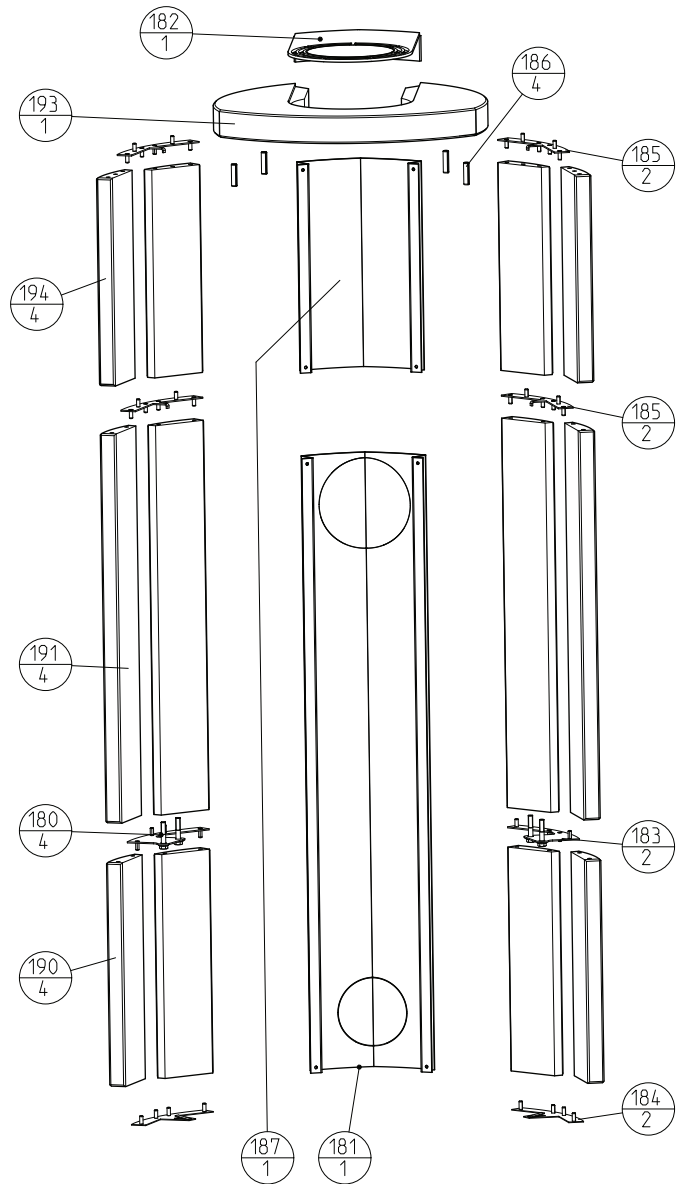

Delliste \ part list Jøtul F 370 Advance		
Jøtul AS Fredrikstad Norway	Draw. no: 900218 - pos Sheet: 1/4	Date: 04.10.16

Sokkel for: F 371 / F 377 / F 378

Søyle for: F 373

High top for: F 371 / F 377 / F 378

Dreiesett for F373

Delliste \ part list Jøtul F 370 Advance

Jøtul AS
Fredrikstad Norway

Draw. no: 900218 - p03
Sheet: 2/4

Date:
04.10.16

Kleber F 370 Advance Hig Top

Kleber F 370 Advance

Delliste \ part list Jøtul F 370 Advance