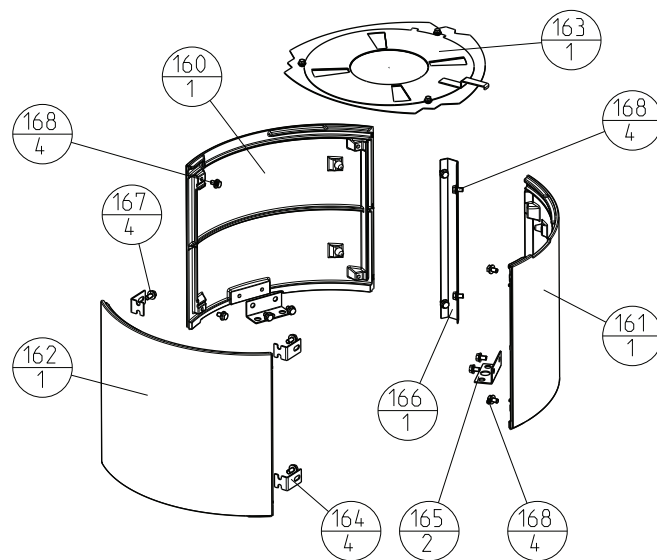

Delliste \ part list Jøtul F 370 Advance		
Jøtul AS Fredrikstad Norway	Draw. no: 900218 - pos Sheet: 1/4	Date: 04.10.16

Sokkel for: F 371 / F 377 / F 378

Søyle for: F 373

High top for: F 371 / F 377 / F 378