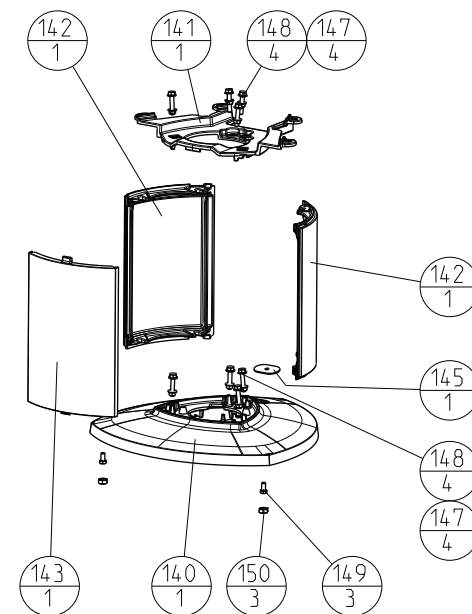

Delliste \ part list Jøtul F 370 Advance		
Jøtul AS Fredrikstad Norway	Draw. no: 900218 - pos Sheet: 1/4	Date: 04.10.16

Sokkel for: F 371 / F 377 / F 378

Søyle for: F 373

High top for: F 371 / F 377 / F 378

Dreiesett for F373

Delliste \ part list Jøtul F 370 Advance

Jøtul AS
Fredrikstad Norway

Draw. no: 900218 - p03
Sheet: 2/4

Date:
04.10.16

Kleber F 370 Advance Hig Top

Kleber F 370 Advance

Delliste \ part list Jøtul F 370 Advance