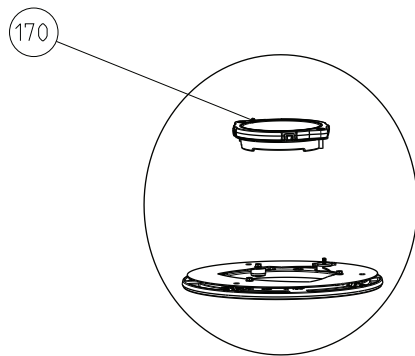

Dreiesett for F373

Delliste \ part list Jøtul F 370 Advance

Jøtul AS
Fredrikstad Norway

Draw. no: 900218 - p03
Sheet: 2/4

Date:
04.10.16