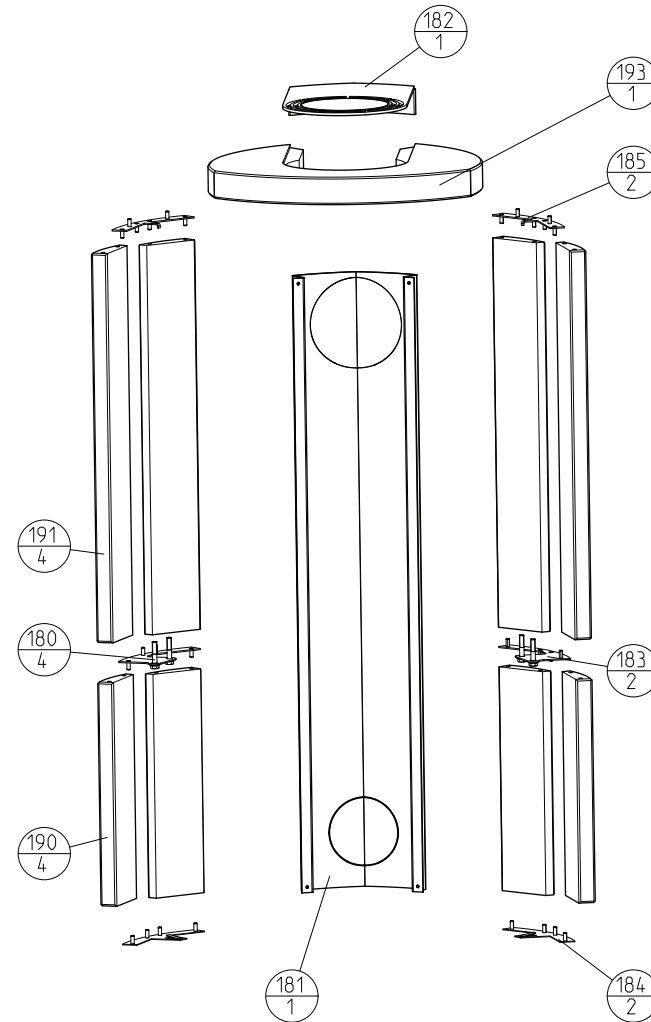

Delliste \ part list Jøtul F 370 Advance		
Jøtul AS Fredrikstad Norway	Draw. no: 900218 - pos Sheet: 1/4	Date: 04.10.16

Sokkel for: F 371 / F 377 / F 378

Søyle for: F 373

High top for: F 371 / F 377 / F 378

Dreiesett for F373

Delliste \ part list Jøtul F 370 Advance

Jøtul AS
Fredrikstad Norway

Draw. no: 900218 - p03
Sheet: 2/4

Date:
04.10.16

Kleber F 370 Advance Hig Top

Kleber F 370 Advance

Delliste \ part list Jøtul F 370 Advance